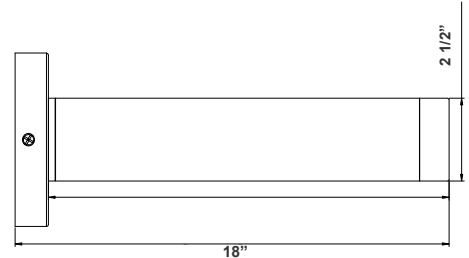

Type: _____

2" Cylinder, Pendant & Ceiling Cylinder Light, Aluminum Cylinder, White Aluminum Housing, Clear Glass Lens

18"(H) X 2 1/2(W) X 2" (D)

Features

- Aluminum Base and Polycarbonate (PC) Lens
- Dimming: Dimmable Down to 10% Using a Standard TRIAC LED Dimmer TRIAC logo
- 5-Year Warranty
- Multi CCT: Selectable Multi-CCT Switches Located The Back Of The Fixture