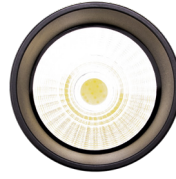

Type: _____

2" Cylinder, Pendant & Ceiling Cylinder Light, Aluminum Cylinder, White Aluminum Housing, Clear Glass Lens

18"(H) X 2 1/2(W) X 2" (D)

Features

- Aluminum Base and Polycarbonate (PC) Lens
- Dimming: Dimmable Down to 10% Using a Standard TRIAC LED Dimmer TRIAC logo
- 5-Year Warranty
- Multi CCT: Selectable Multi-CCT Switches Located The Back Of The Fixture

Lighting:

- Multi CCT: Selectable Multi-CCT Switches Located The Back Of The Fixture
- Dimming: (Dual Function) Triac Dimmable at 120V & 1-10V Dimming at 120-277V
- Total Lumens: 1650LM Max.
- Color Temperatures: 3000K/4000K/5000K
- Color Rendering Index: CRI ≥ 80
- Beam Angle: 40°
- Rated Life: 50,000 hrs

Applications:

- 2" Cylinder, Pendant & Ceiling Cylinder Light, Aluminum Cylinder, White Aluminum Housing, Clear Glass Lens

Other Models:

- 6W | 450LM | CMC2-MCT-DT-WH
- 9W | 675LM | CMC3-MCTP-DD-WH
- 15W | 1125LM | CMC4-MCTP-DD-WH
- 75W | 2625LM | CMC6-MCTP-DD-WH
- 6W | 450LM | CMC2-MCT-DT-BK
- 9W | 675LM | CMC3-MCTP-DD-BK
- 15W | 1125LM | CMC4-MCTP-DD-BK
- 75W | 2625LM | CMC6-MCTP-DD-BK

Other Views:

BLACK:

Side View

Lens View

Back View

WHITE:

Side View

Lens View