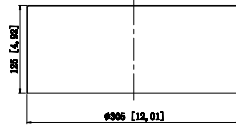

CMC-CS-8FT-WH

ACCESSORIES:

5.12"(W)X8.98"(H)

CMC2XL-MCT-DD-BK+CMC-CS-8FT-BK
CMC2XL-MCT-DD-WH+CMC-CS-8FT-WH

5.12"(W)X36.98"(H)

CMC2XL-MCT-DD-BK+CMC-SRK-218-5C-BK
CMC2XL-MCT-DD-WH+CMC-SRK-218-5C-WH

5.12"(W)X8.98"(H)

12.01"(W)X4.92"(H)

CMC2XL-MCT-DD-BK+CMC-CS-8FT-BK+CMC2-PS12-BG
CMC2XL-MCT-DD-WH+CMC-CS-8FT-WH+CMC2-PS12-WG

5.12"(W)X8.98"(H)

14.02"(W)X4.92"(H)

CMC2XL-MCT-DD-BK+CMC-CS-8FT-BK+CMC2-PS14-BG
CMC2XL-MCT-DD-WH+CMC-CS-8FT-BK+CMC2-PS14-WG